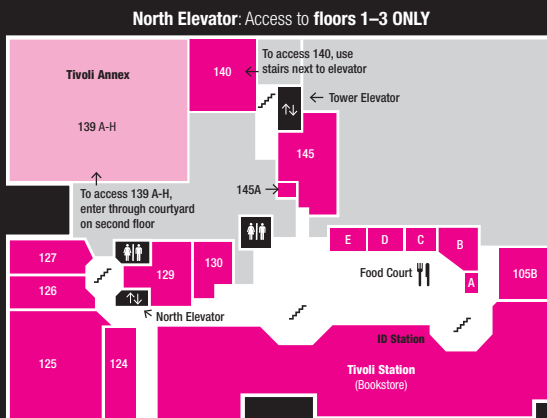

TIVOLI STUDENT UNION DIRECTORY

TIVOLI
TOWER
FLOORS
4-7

To access floors 4-7, use the Tower Elevator

FLOOR 6

FLOOR 7

FLOOR 4

FLOOR 5

FLOOR 3

FLOOR 2

FLOOR 1

- Information
- Restrooms
- ATM
- Elevators
- Stairs

EVENT SPACES

- 250 Turnhalle
- 317 Salomon Room
- 320 Baerresen Ballrooms (A,B,C)
- 322 Endlich Room
- 329 Barb Weiske Senate Chambers
- 346 Sigi's Hub
- 440/540 Adirondacks Room
- 442 John Good Room
- 444 LoRaine Good Room
- 640 Zenith Room
- 642 Burghardt Room
- 740 Executive Center

FOOD

- 201 Starbucks
- 229 iPIE
- 240 Tivoli Brewing Co.
- 271 ilovIT Market

Food Court

- A Vacant
- B Subway
- C Slurps!
- D McDonald's
- E s'ONO

GENERAL

- 126 US Marine Corps
- 130 US Army
- 205 ID Station
- 205 Lost & Found
- 205 RTD Resources
- 211 Credit Union of Denver
- 228 Auraria Campus Police Department
- 319 Lactation Room
- 325 Tivoli Student Union Administration
- 325 Auraria Campus Event Services
- 325 Tenant Relations
- 348/349 Reflection Rooms